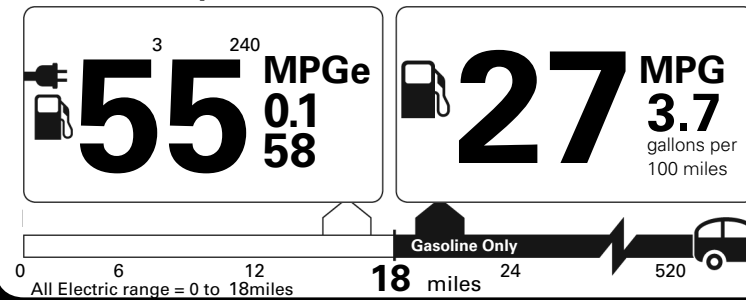

## Fuel Economy and Environment

Plug-In Hybrid Vehicle  
Electricity-Gasoline

**Fuel Economy** Standard SUV 4WD range from 13 to 101 MPGe. The best vehicle rates 141 MPGe.

You **save**  
**\$ 0**  
in fuel costs  
over 5 years  
compared to the  
average new vehicle.